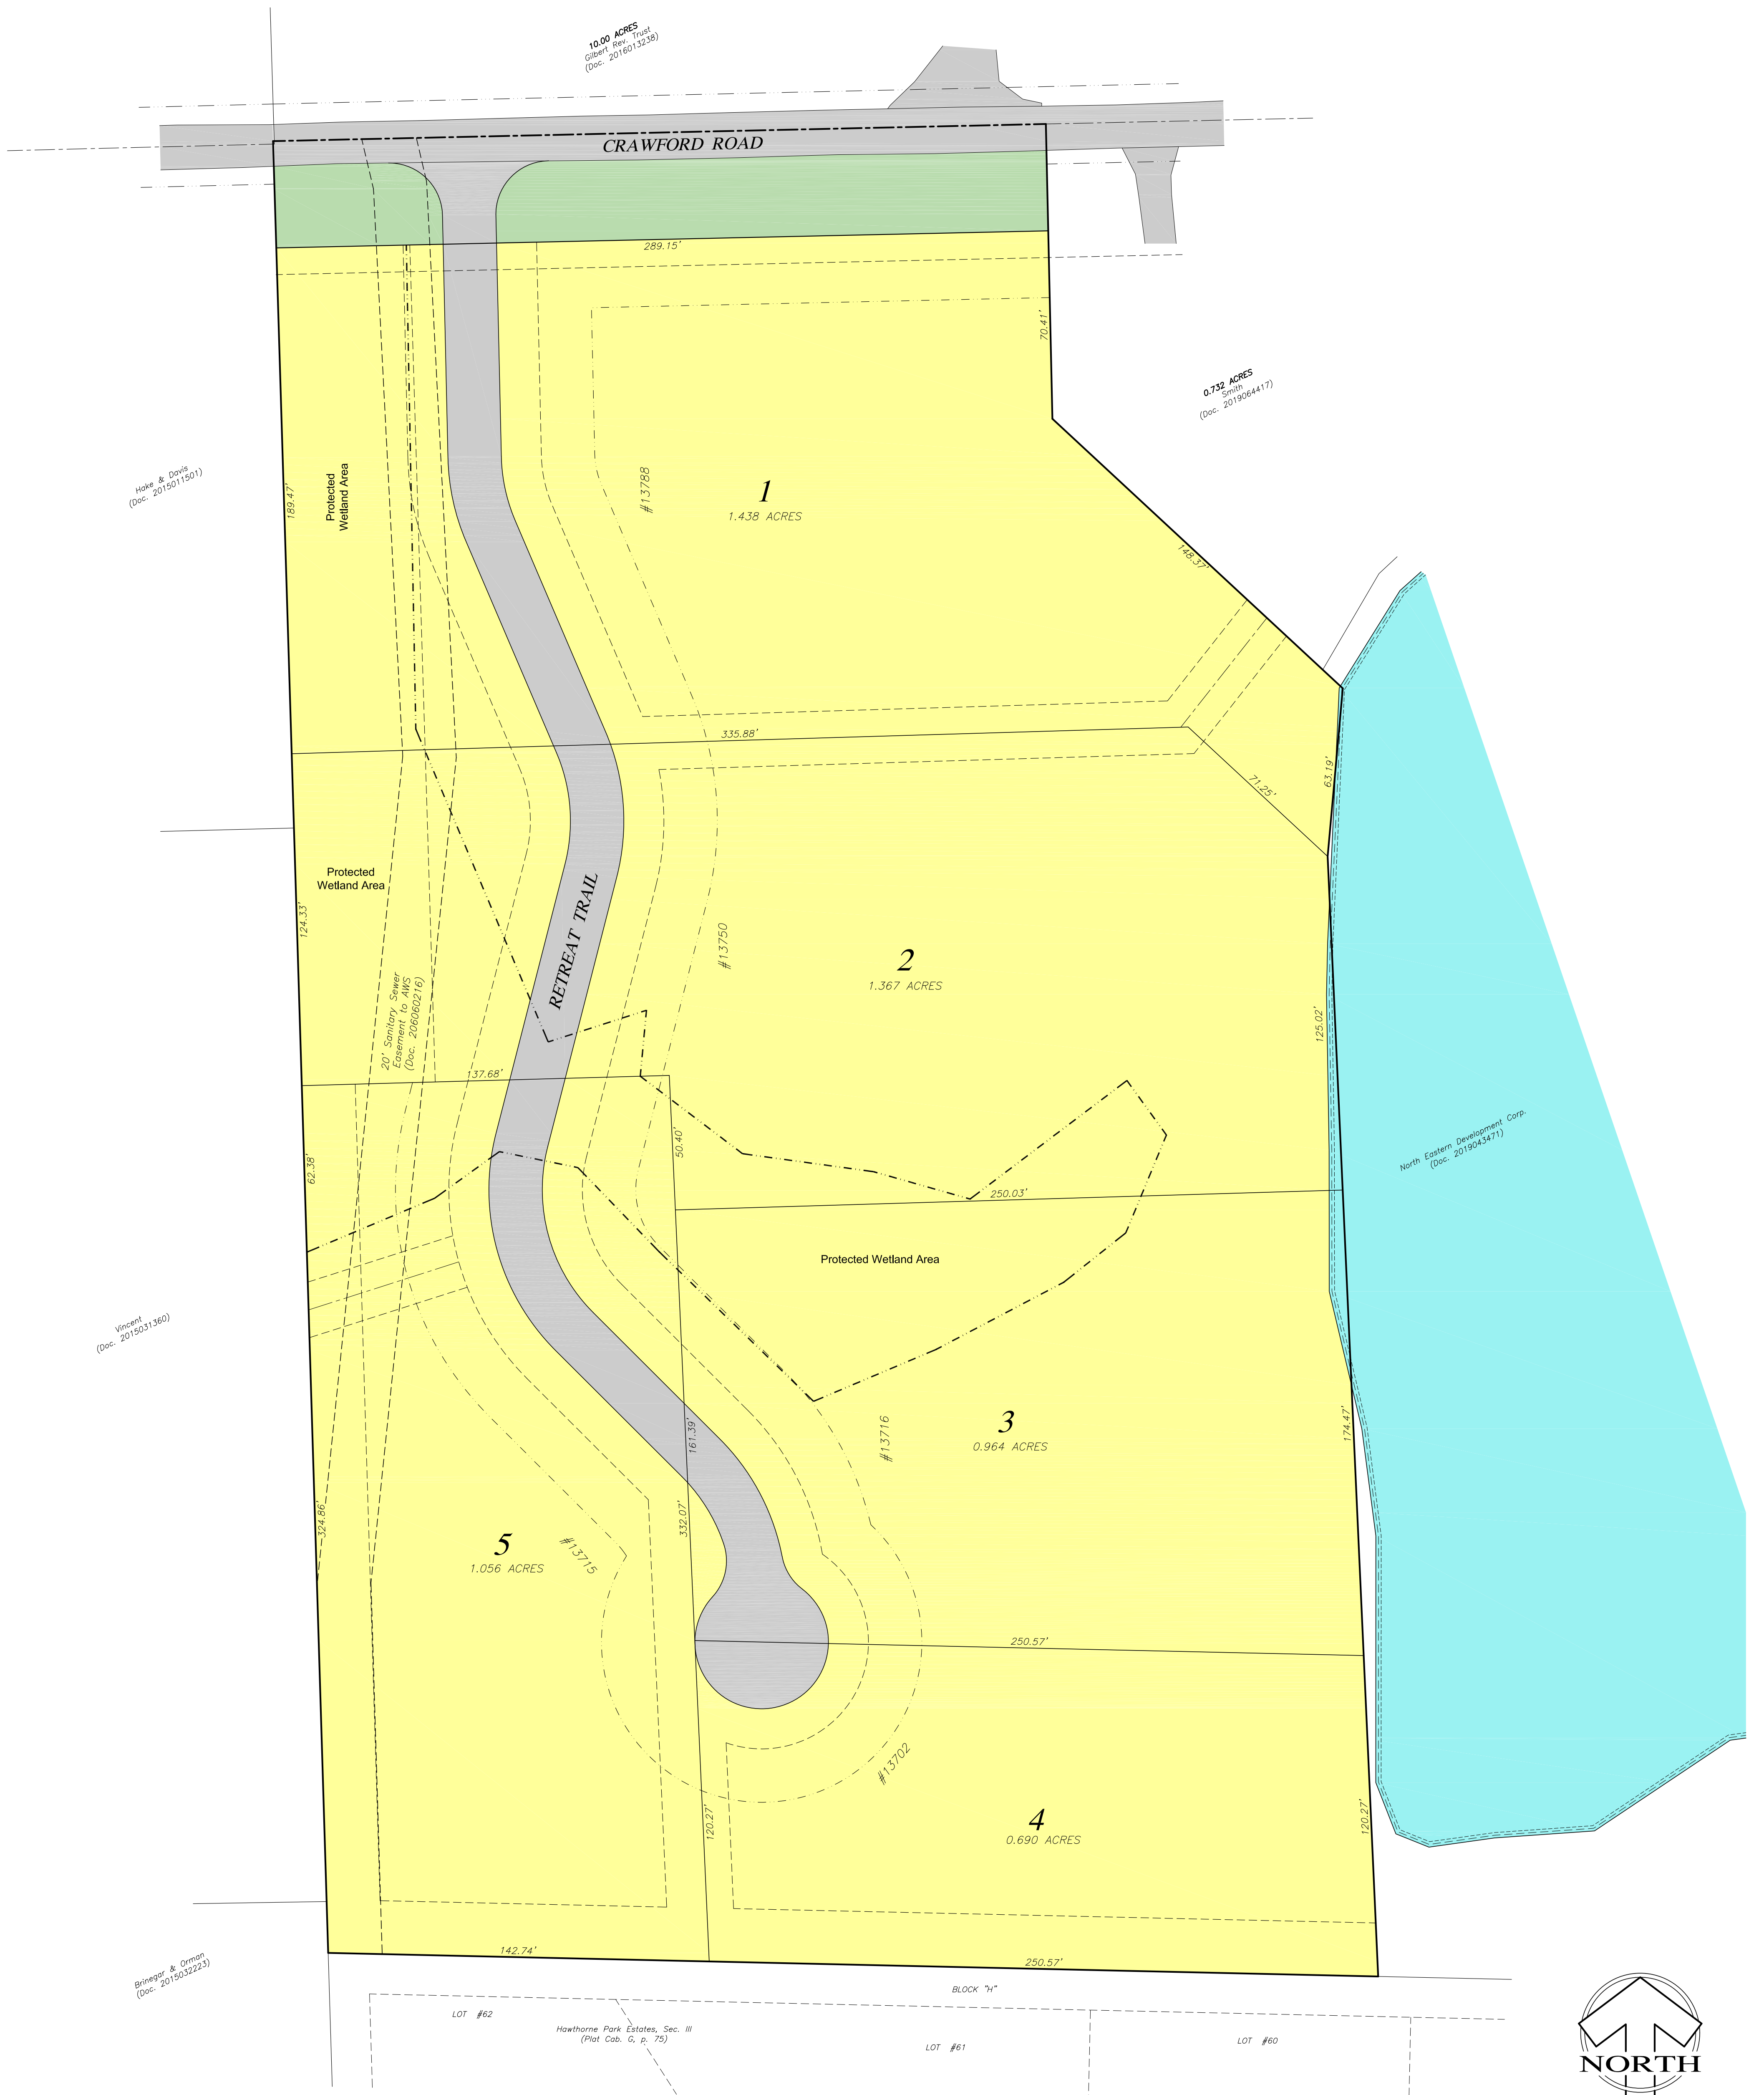

# THE RETREAT AT HAWTHORNE PARK ESTATES

Developer:  
North Eastern Development Corp.  
10808 LaCabreah Lane  
Fort Wayne, IN 46845  
Tel: 260/489-7095

Surveyor - Planner:  
Sauer Land Surveying, Inc.  
14033 Illinois Road, Suite C  
Fort Wayne, IN 46814  
Tel: 260/469-3300

SCALE IN FEET:  
0 30 60