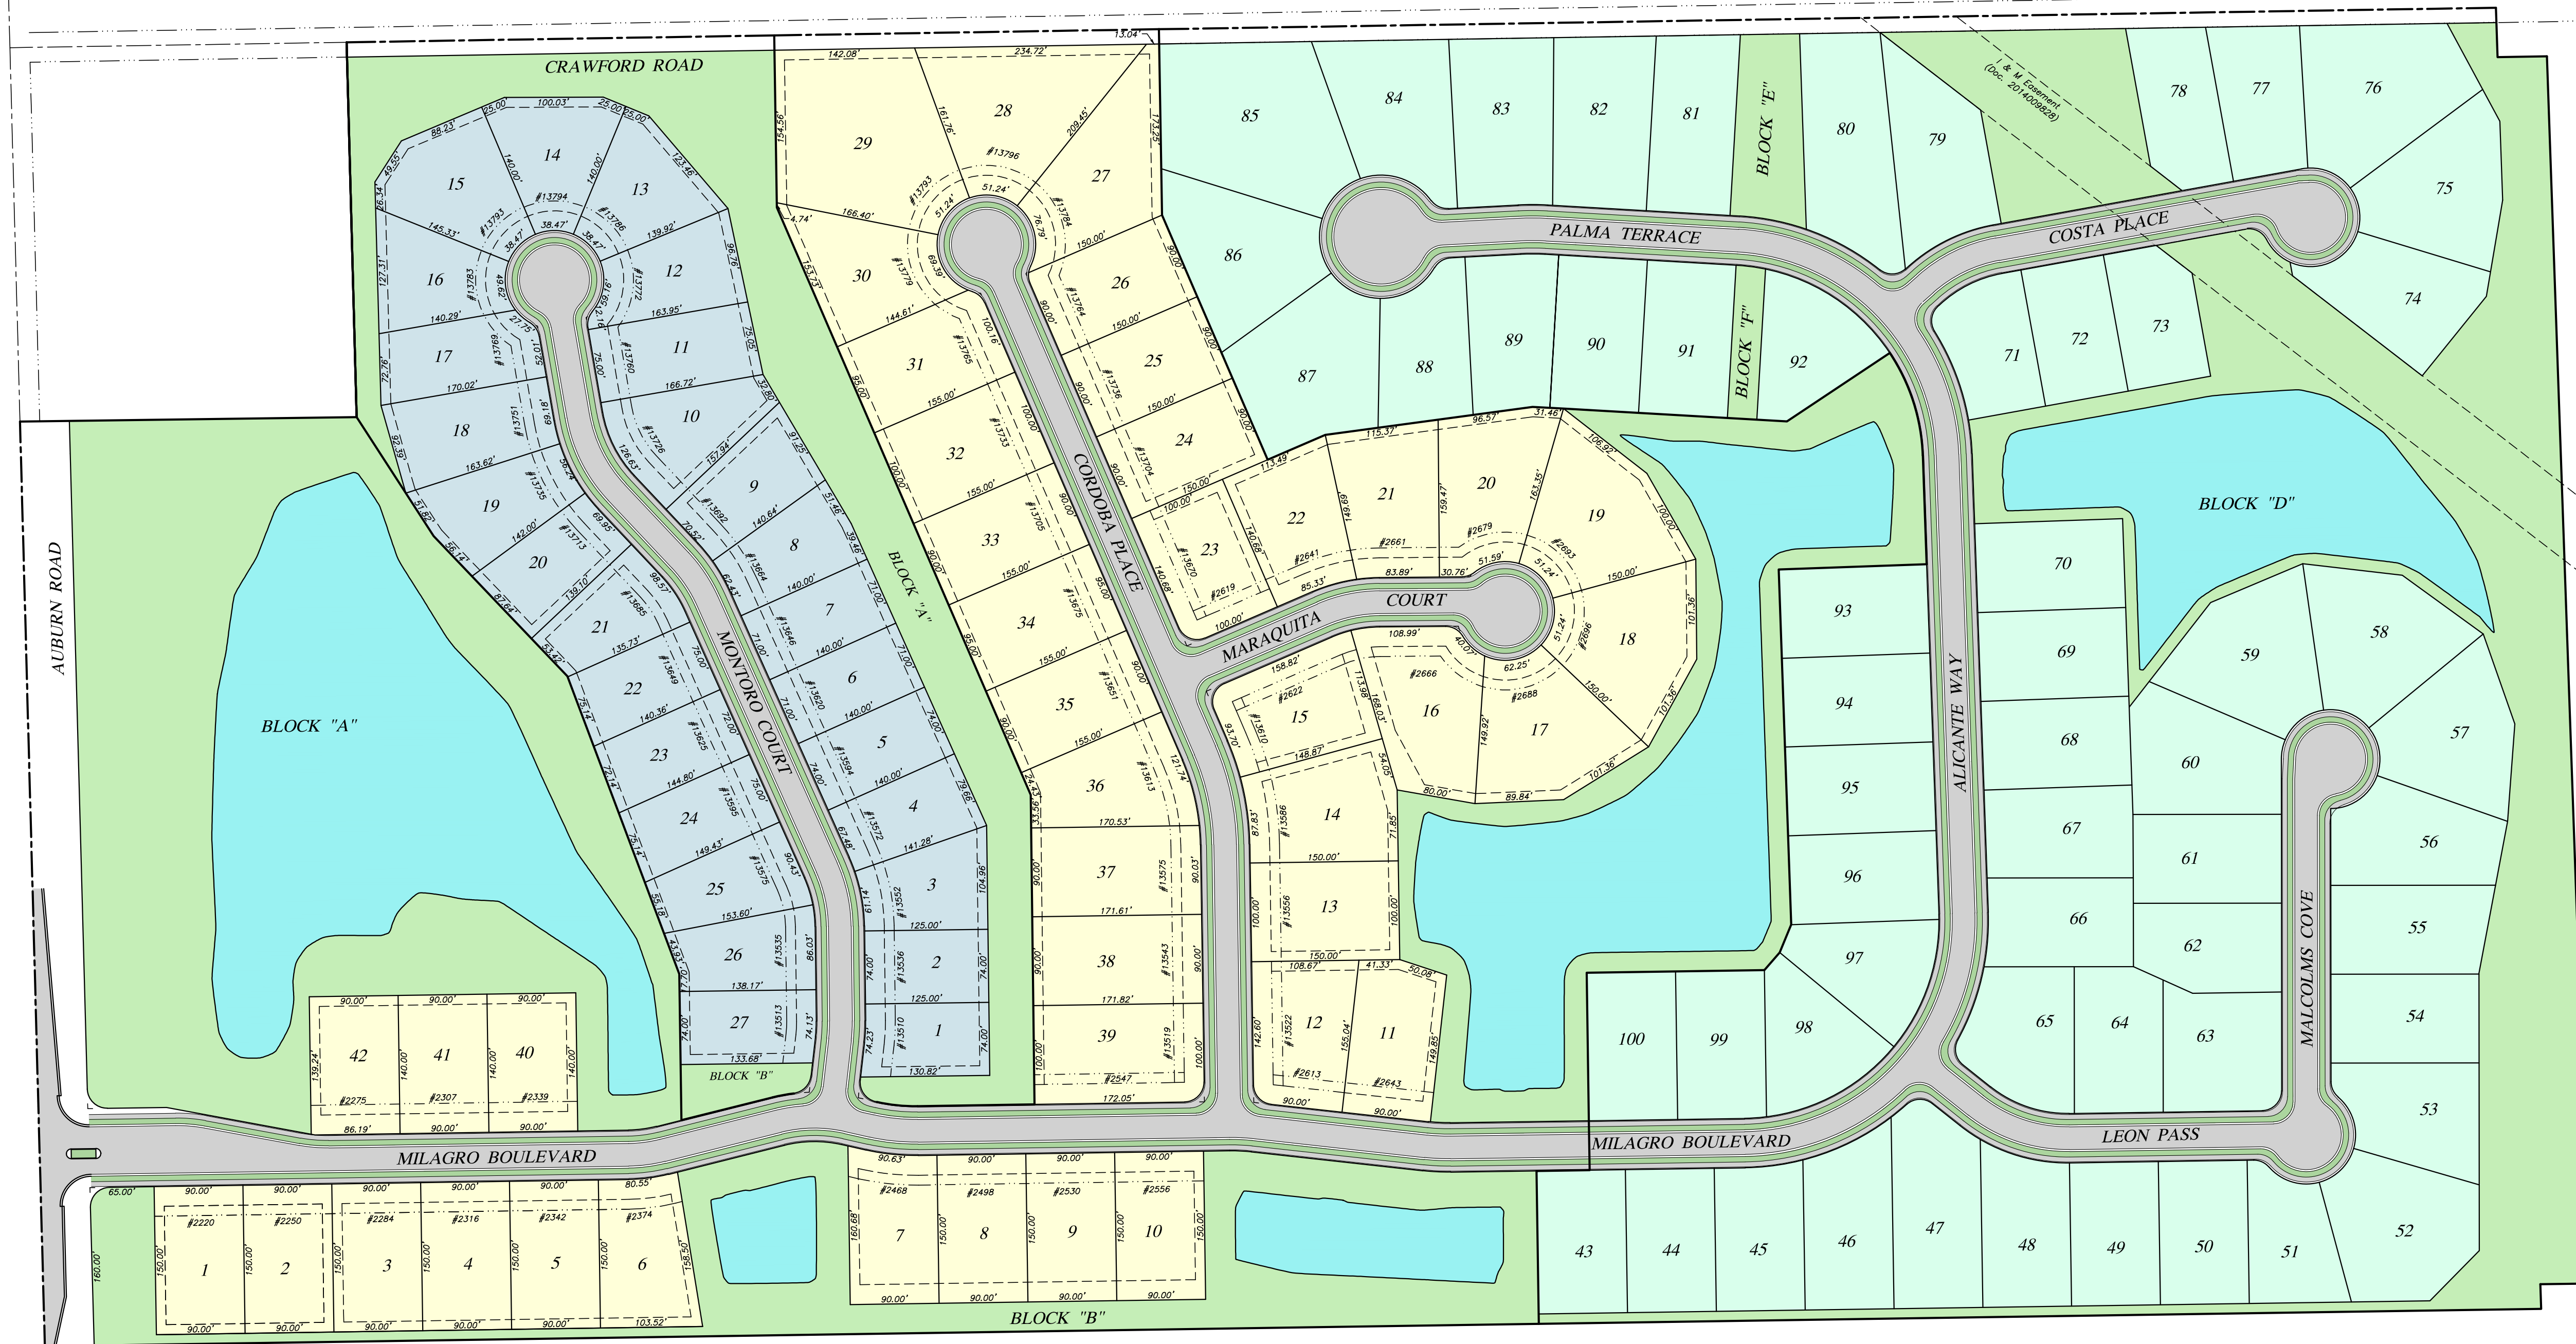

MILAGRO

Developer:
 NWM Corp.
 10808 LaCabreah Lane
 Fort Wayne, IN 46845
 Tel: 260/489-7095

Surveyor - Planner:
 Sauer Land Surveying, Inc.
 14033 Illinois Road, Suite C
 Fort Wayne, IN 46814
 Tel: 260/469-3300

- Cottages of Milagro
- Milagro, Section I
- Milagro, Future Section

INERSTATE HIGHWAY #69