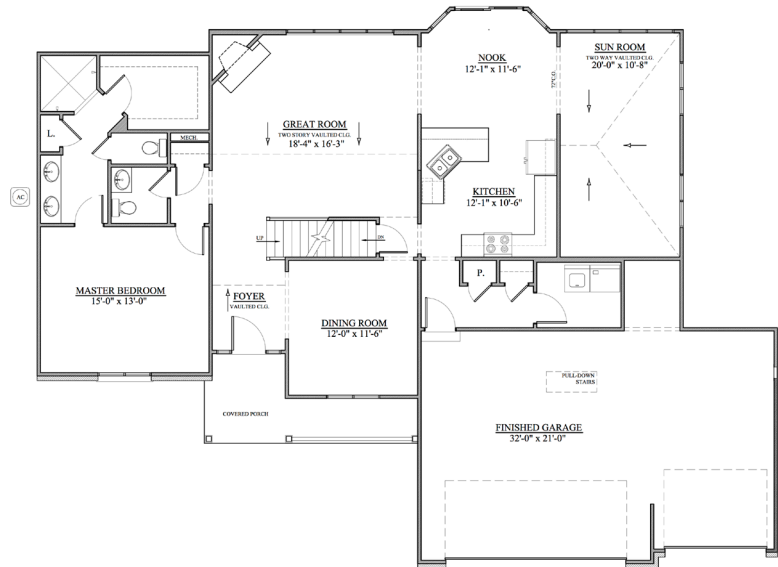

## 2224 SQ FT STILLBROOK

1st Floor	1636 sq. ft.
2nd Floor	588 sq. ft.
Basement	1034 sq. ft.
Garage	694 sq. ft.
House Width	65' 11"
Bedrooms	3
Bathrooms	2.5

- 2-Way vaulted sunroom ceiling
- Breakfast bar
- Loft